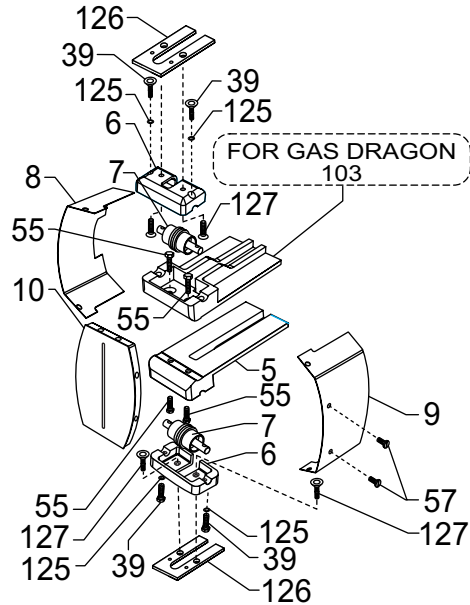

ADJUSTABLE ARM ASSEMBLY

GDS114

Rebuild Kit - Gas

Gas Powered

- #14 x 7 #55 x 6
- #15 x 4 #62 x 3
- #24 x 1 #63 x 3
- #25 x 3 #139 x 1
- OIL x 1 20 cc

GDS005-2

FOR GAS DRAGON
103

ADJUSTABLE ARM ASSEMBLY

HEAVY DUTY

149

HEAVY DUTY FILTER
SOLD COMPLETE

FOR 20" BLADE
FOR 16" BLADE