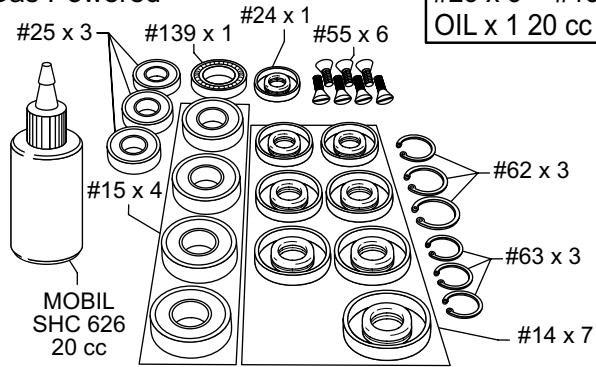

HDS113

Rebuild Kit - Hydraulic

Hydraulic Powered

- | | |
|-----------------|----------|
| #14 x 6 | #55 x 6 |
| #15 x 3 | #62 x 3 |
| #24 x 1 | #63 x 1 |
| #25 x 2 | #139 x 1 |
| OIL X 1 - 20 cc | |

HDS005-1

ADJUSTABLE ARM ASSEMBLY

GDS114

Rebuild Kit - Gas

Gas Powered

- #14 x 7 #55 x 6
- #15 x 4 #62 x 3
- #24 x 1 #63 x 3
- #25 x 3 #139 x 1
- OIL x 1 20 cc

GDS005-2

FOR GAS DRAGON
103

ADJUSTABLE ARM ASSEMBLY

HEAVY DUTY

149

HEAVY DUTY FILTER
SOLD COMPLETE

FOR 20" BLADE
FOR 16" BLADE