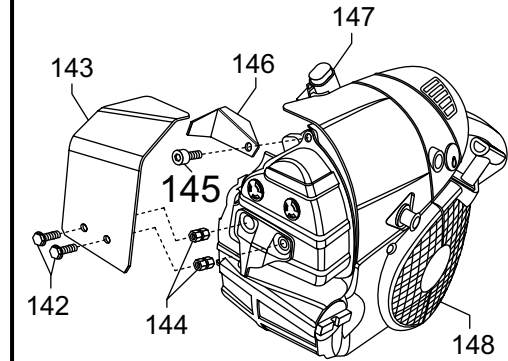

ADJUSTABLE ARM ASSEMBLY

GDS114

Rebuild Kit - Gas

Gas Powered

- #14 x 7 #55 x 6
- #15 x 4 #62 x 3
- #24 x 1 #63 x 3
- #25 x 3 #139 x 1
- OIL x 1 20 cc

GDS005-2

FOR GAS DRAGON
103

ADJUSTABLE ARM ASSEMBLY

HEAVY DUTY

149

HEAVY DUTY FILTER
SOLD COMPLETE

FOR 20" BLADE
FOR 16" BLADE