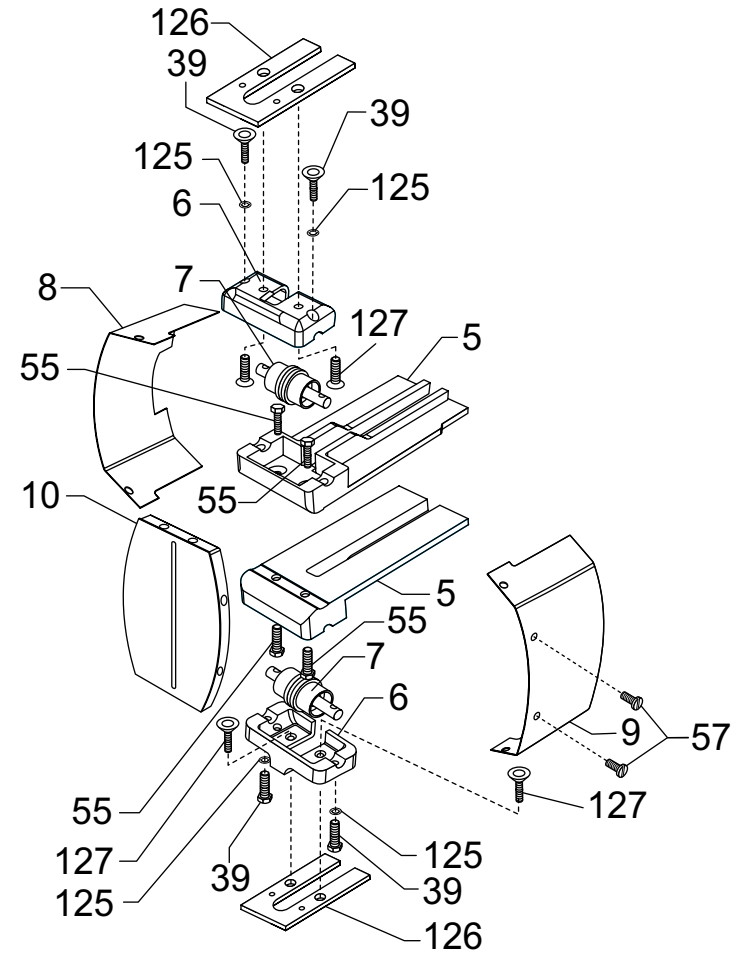

HDS113

Rebuild Kit - Hydraulic

Hydraulic Powered

- | | |
|-----------------|----------|
| #14 x 6 | #55 x 6 |
| #15 x 3 | #62 x 3 |
| #24 x 1 | #63 x 1 |
| #25 x 2 | #139 x 1 |
| OIL X 1 - 20 cc | |

HDS005-1

ADJUSTABLE ARM ASSEMBLY

GDS114

Rebuild Kit - Gas

Gas Powered

- #14 x 7 #55 x 6
- #15 x 4 #62 x 3
- #24 x 1 #63 x 3
- #25 x 3 #139 x 1
- OIL x 1 20 cc

GDS005-2

FOR GAS DRAGON
103

ADJUSTABLE ARM ASSEMBLY

HEAVY DUTY

149

HEAVY DUTY FILTER
SOLD COMPLETE

FOR 20" BLADE
FOR 16" BLADE