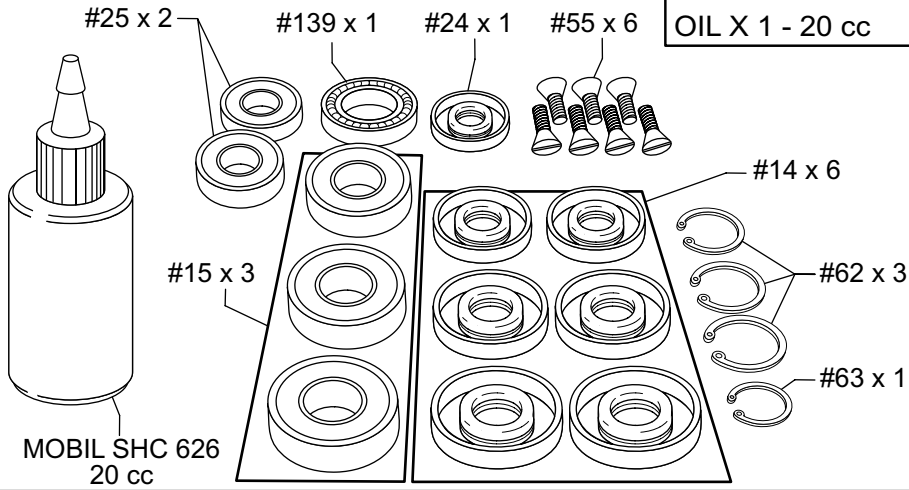

HDS113

Rebuild Kit - Hydraulic

Hydraulic Powered

- | | |
|-----------------|----------|
| #14 x 6 | #55 x 6 |
| #15 x 3 | #62 x 3 |
| #24 x 1 | #63 x 1 |
| #25 x 2 | #139 x 1 |
| OIL X 1 - 20 cc | |

HDS005-1

ADJUSTABLE ARM ASSEMBLY

GDS114

Rebuild Kit - Gas

Gas Powered

- #14 x 7 #55 x 6
- #15 x 4 #62 x 3
- #24 x 1 #63 x 3
- #25 x 3 #139 x 1
- OIL x 1 20 cc

GDS005-2

FOR GAS DRAGON
103

ADJUSTABLE ARM ASSEMBLY

HEAVY DUTY

149

HEAVY DUTY FILTER
SOLD COMPLETE

FOR 20" BLADE
FOR 16" BLADE