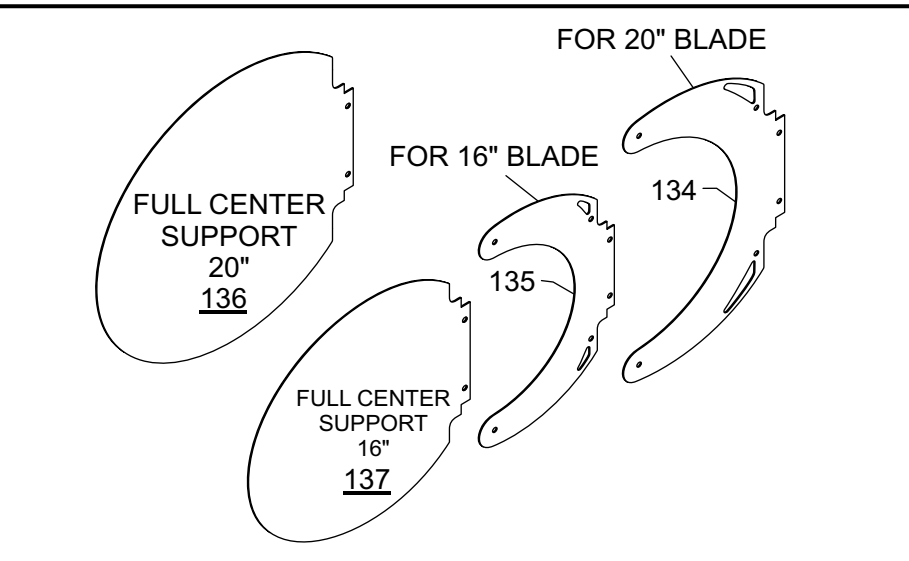

HDS113

Rebuild Kit - Hydraulic

Hydraulic Powered

- | | |
|-----------------|----------|
| #14 x 6 | #55 x 6 |
| #15 x 3 | #62 x 3 |
| #24 x 1 | #63 x 1 |
| #25 x 2 | #139 x 1 |
| OIL X 1 - 20 cc | |

HDS005-1

ADJUSTABLE ARM ASSEMBLY

GDS114

Rebuild Kit - Gas

Gas Powered

- #14 x 7 #55 x 6
- #15 x 4 #62 x 3
- #24 x 1 #63 x 3
- #25 x 3 #139 x 1
- OIL x 1 20 cc

GDS005-2

FOR GAS DRAGON
103

ADJUSTABLE ARM ASSEMBLY

HEAVY DUTY

149

HEAVY DUTY FILTER
SOLD COMPLETE

FOR 20" BLADE
FOR 16" BLADE